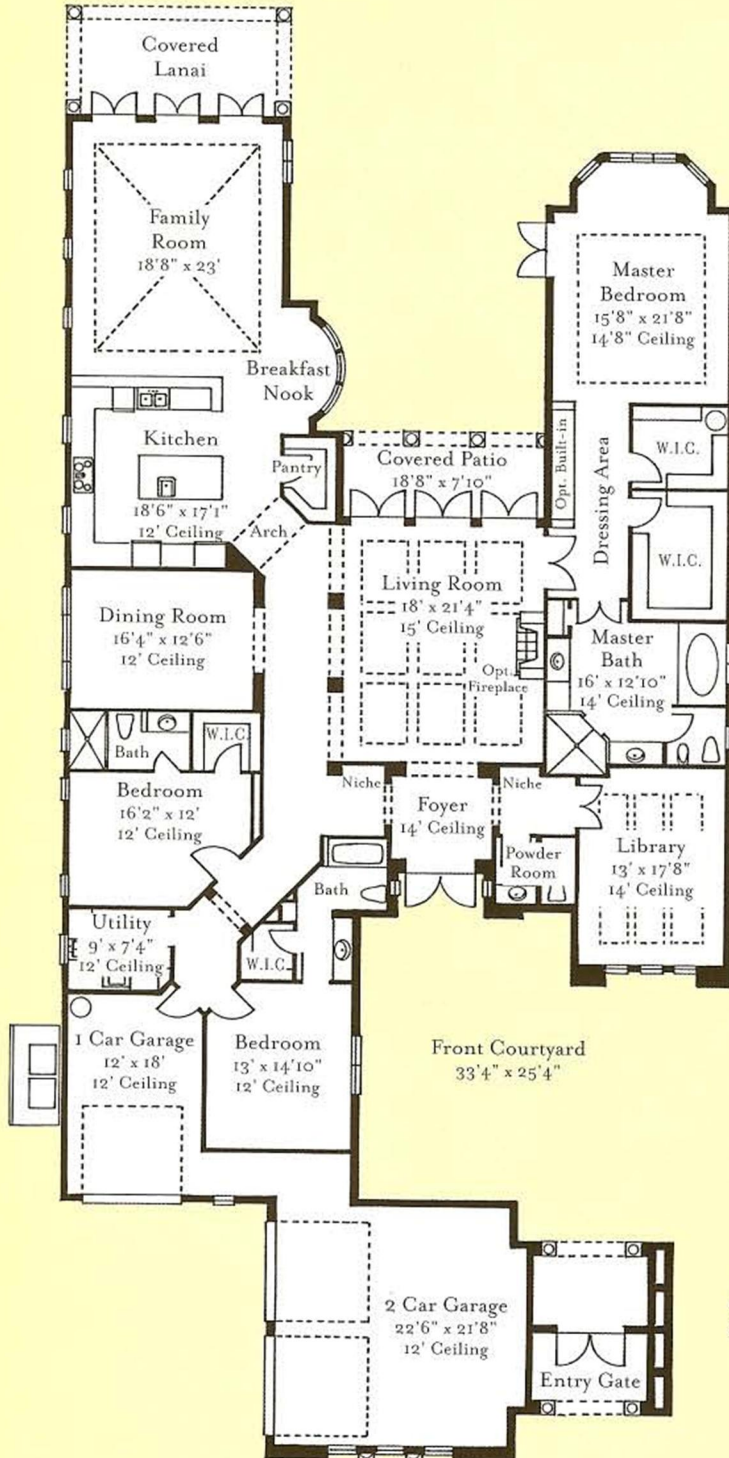

Floor Plan Provided by:

Pam Weekly
239-877-4253

Roy Weekly
239-877-4254

Office: 239-793-8762

Roy@TeamWeekly.com

Pam@TeamWeekly.com

www.TeamWeekly.com

MEDICI
15224 Medici Way

MEDITERRA HOA: \$3,687 Annually
MEDICI HOA: \$2,120 Quarterly

Villa Amalgi

Living Area: 3,925 sq. ft.
Garage: 799 sq. ft.
Entry: 230 sq. ft.
Covered Lanai: 273 sq. ft.
Covered Patio: 141 sq. ft.

Total Area Under Roof: ... 5,368 sq. ft.